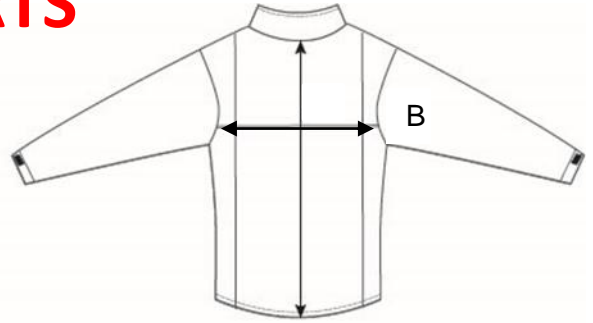

OFF FIELD SIZING CHARTS

Soft Shell Jacket Unisex Sizing (\$110) Deposit \$60

Size		4K	6K	8K	10K	12K	14K	XS	S	M	L	XL	2XL	3XL	4XL	5XL
Back length	A	46	50	54	58	62	66	69.75	72.5	75.25	77.5	79.75	82	84.25	84.25	84.25
Chest	B	36	38	41	44	47	50	52.75	55.5	58	60.5	63	65.5	68	70.5	73

Ghanda Skinny Joggers Sizing (\$60) Women Deposit \$30

- Size 8 Women (Waist 65-70, Hip 92-97, Length 102)
- Size 10 Women (Waist 70-75, Hip 97-102, Length 103)
- Size 12 Women (Waist 75-80, Hip 102-107, Length 104)
- Size 14 Women (Waist 80-85, Hip 107-112, Length 105)
- Size 16 Women (Waist 85-90, Hip 112-117, Length 106)

Ghanda Tracksides Unisex (\$60) Deposit \$30

- Size 3 - 4 Kids (Waist 56, Height of Child 108)
- Size 5 - 6 Kids (Waist 58, Height of Child 120)
- Size 7 - 8 Kids (Waist 60, Height of Child 130)
- Size 9 -10 Kids (Waist 64, Height of Child 140)
- Size XXS Unisex (Waist 56, Hip 102, Length 88)
- Size XS Unisex (Waist 60, Hip 108, Length 97)
- Size S Unisex (Waist 67, Hip 118, Length 103)
- Size M Unisex (Waist 71, Hip 122, Length 107)
- Size L Unisex (Waist 74, Hip 128, Length 108)